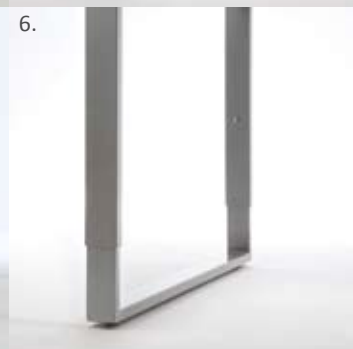

Teamwork? A contemporary design? An uncomplicated, but well thought-out cabling solution? With the Yot Bench all this is possible. The Yot Bench disposes of an extra deep, slidable top, including top access to the spacious, horizontal cable channel. This entirety is supported by a rectangular frame in tubes of 8x5 cm.

3. Comfortsysteem
Système confort
Comfort height adjustment
Komfortverstellung

4. Zwengel
Manivelle
Height adjustable by handle
Kurbel

CONNEX O

Hoogteregeling
Réglage en hauteur
Height adjustment
Höhenverstellung

5.

6.

5. Vaste hoogte 75 cm
Hauteur fixe de 75 cm
Fixed height at 75 cm
Mit fester Höhe 75 cm

6. Comfortsysteem
Système confort
Comfort height adjustment
Komfortverstellung

Hoogteverstelbaarheid van 62 cm tot 85cm
Réglage en hauteur de 62 cm à 85 cm
Height adjustment from 62 cm to 85 cm
Höhenverstellung von 62 cm bis 85 cm